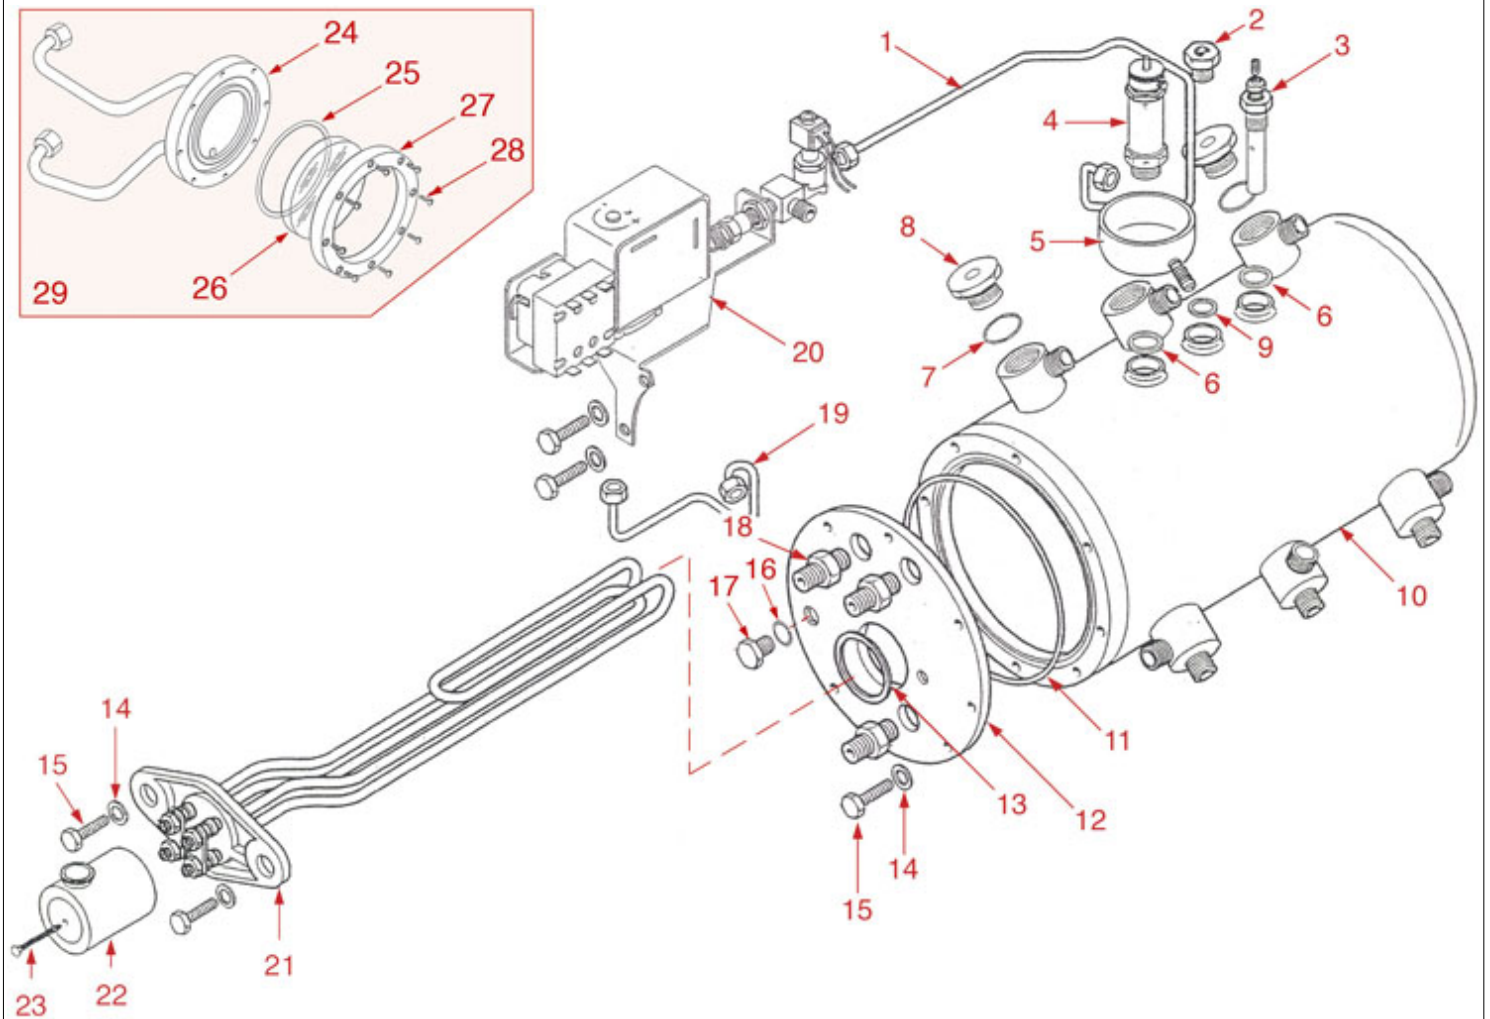

BOILER ASSEMBLY

EK06

ELEKTRA

Position	LF code no.	Description
2	1523534	BOILER VALVE \varnothing 1/4"M
2	1523537	BOILER VALVE \varnothing 1/4"M
3	1341010	LEVEL PROBE \varnothing 3/8"M-131 mm
4	1523121	BOILER VALVE \varnothing 3/8" - 1,5 bar CE/PED
5	1527320	WATER COLLECTION TANK
6	1186939	ROUND COPPER GASKET \varnothing 21x17x2 mm
8	1439030	CAP FOR BREW GROUP
9	1186769	ROUND COPPER GASKET \varnothing 18.7x13x2.5 mm
11	1186941	O-RING 04525 EPDM
13	1186942	FLAT CARBO GASKET \varnothing 55x42x2 mm
14	1186043	ZINC-PLATED FLAT WASHER 16x8,5x1,6
18	1349112	FITTING \varnothing 1/4"M-3/8"M
21	1755260	HEATING ELEMENT 5500W 240/415V
21	1755261	HEATING ELEMENT 3500W 230/400V
22	1755013	HEATING-ELEMENT COVER
25	1186932	O-RING 06237 EPDM
26	1520150	LEVEL GLASS \varnothing 73x8 mm