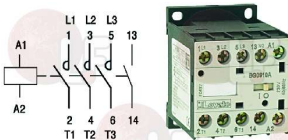

Contactors

3446556 CONTACTOR LOVATO BG0910A

coil 9A 230V 50/60Hz 4Kw
3 normally open contacts
1 normally open auxiliary contact
for Coffee machine (CIMBALI) M30CLASSIC