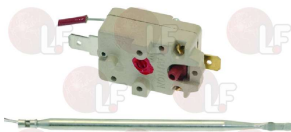

3319501 SWITCH PROTECTION CAP
external dimensions 29x36 mm
for switches with mounting hole 22x30 mm

ELEKTRA 02198035

Thermostats

1444002 SINGLE-PHASE THERMOSTAT 177°C
covered capillary 580 mm
bulb \varnothing 4x91 mm
for Coffee machine (ELEKTRA) MICROCASA - SIXTIES