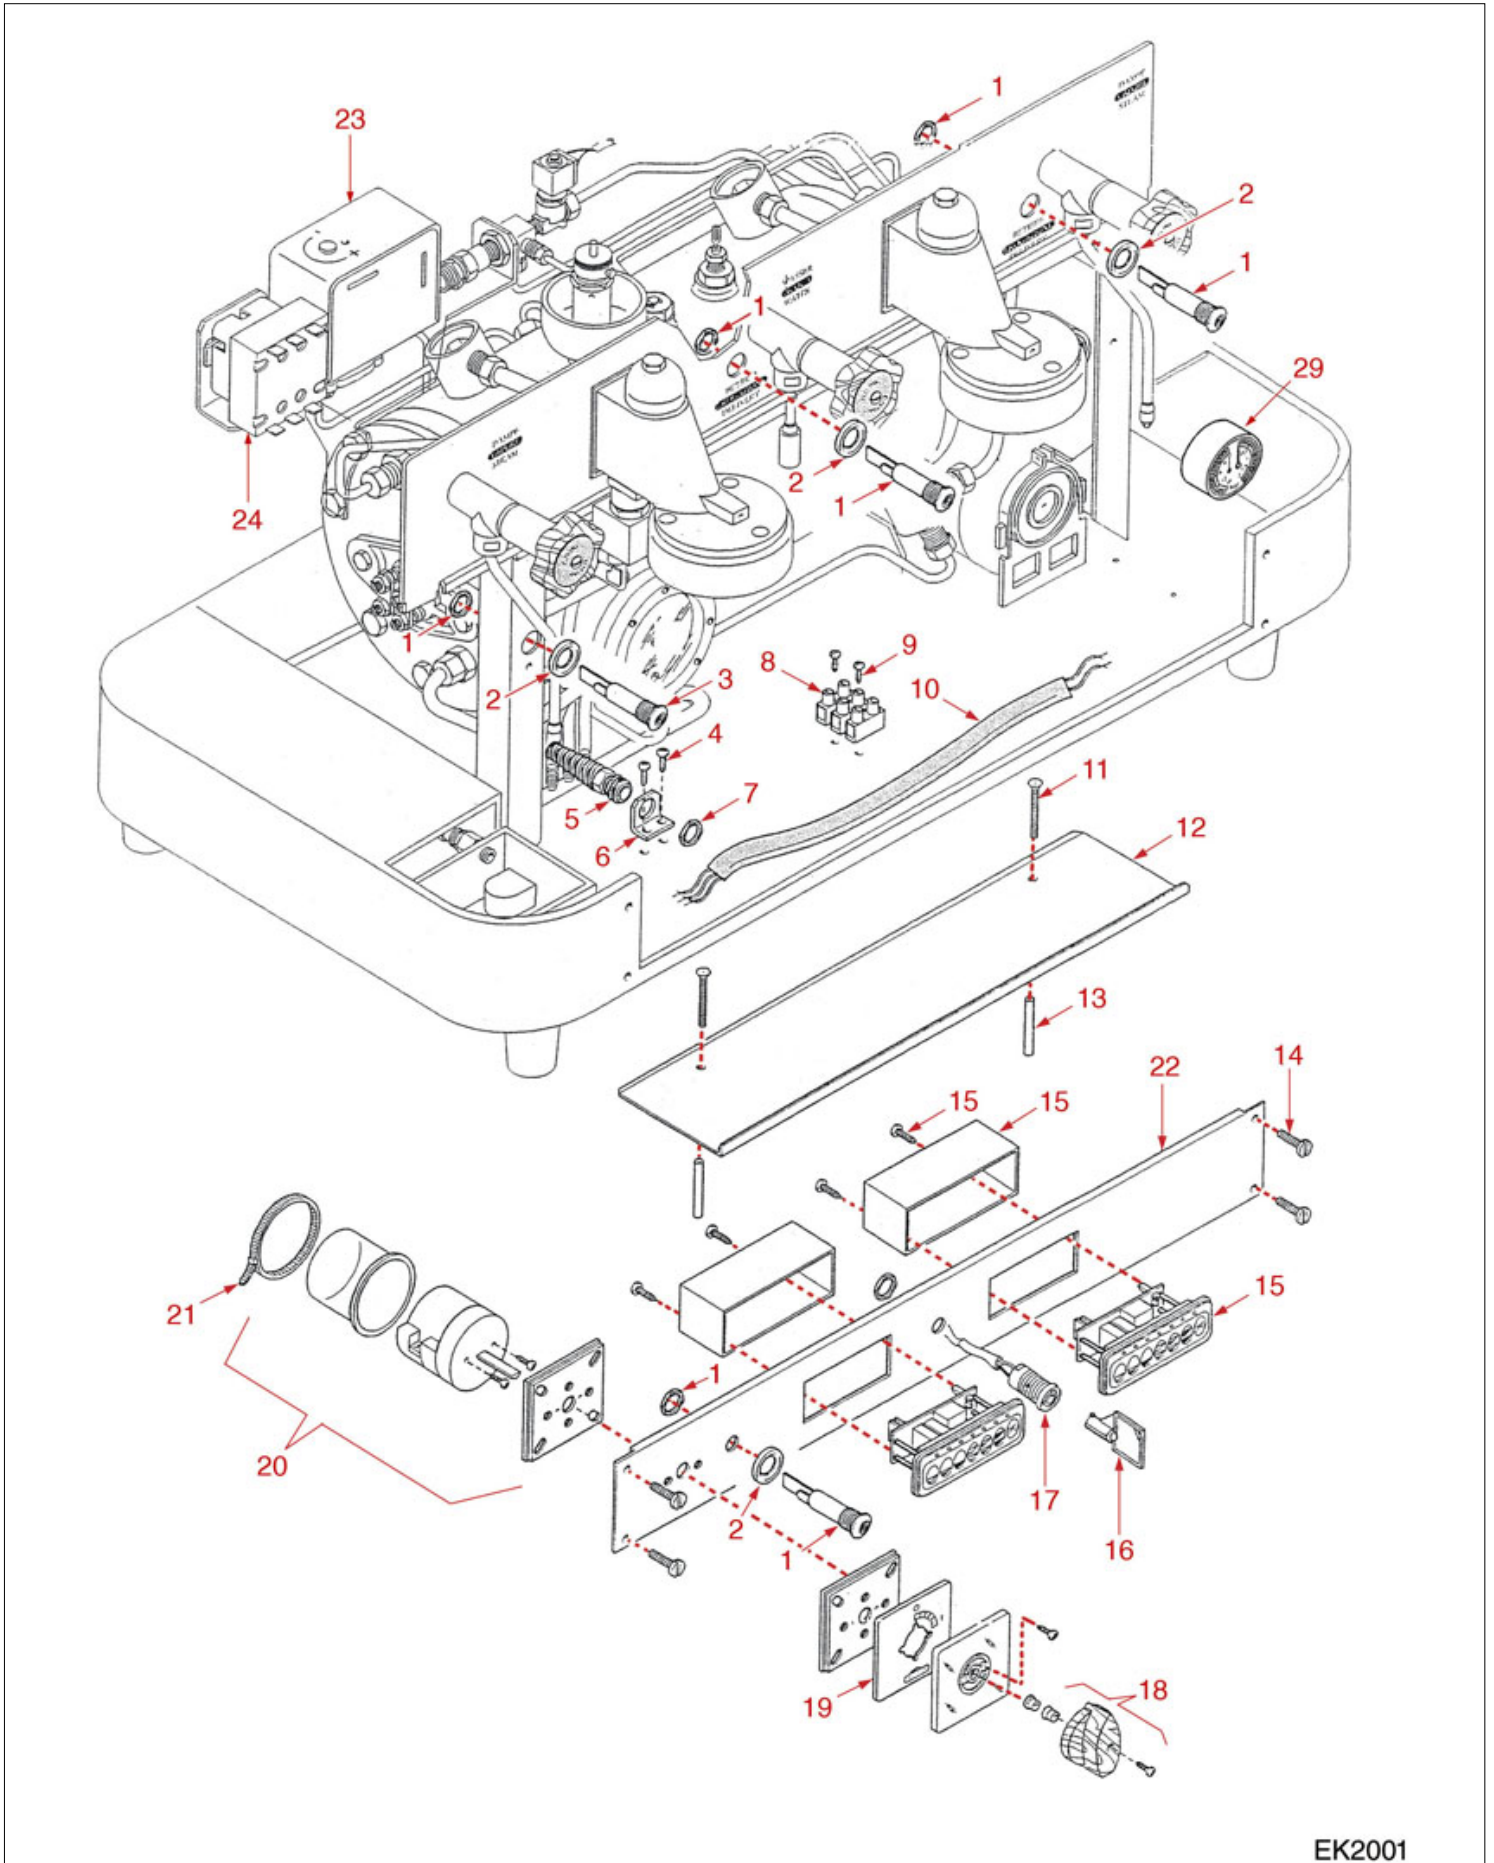

ELECTRICAL COMPONENTS BARLUME GREEN 2 GR

EK2001

Positions without LF code no.: upon request

ELEKTRA

Position	LF code no.	Description
1	1221120	GREEN INDICATOR LAMP 220V
3	1221121	RED INDICATOR LAMP 220V
15	1054030	CONTROL-BOX P.BUT.PANEL 7 BUTTONS
16	1054032	PROGRAMMING KEYS
17	1054031	BLOCK WTH KEYS
18	1241130	SELECTOR SWITCH KNOB
19	1241131	SILKSCREEN PRINT. F/SELECTOR SWITCH KNOB
20	1319010	SELECTOR SWITCH 0-2 POSITIONS 20A 690V
23	1320531	PRESSURE SWITCH P302/6 3-POLES 30A
24	1444509	THREE-PHASE THERMOSTAT 169°C
29	1245006	BOILER-PUMP PRESSURE GAUGE ø 60 mm
29	1245007	BOILER-PUMP PRESSURE GAUGE ø 60 mm
29	1245060	BOILER-PUMP PRESSURE GAUGE ø 60 mm
29	1245070	BOILER-PUMP PRESSURE GAUGE ø 60 mm