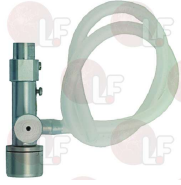

ELEKTRA 00200034

1523537 BOILER VALVE \varnothing 1/4" M

stainless steel - old model
 or viton

ELEKTRA 00200034

1523121 BOILER VALVE \varnothing 3/8" - 1,5 bar CE/PED

calibration pressure 1,5 bar
 steam drain flow rate 77 Kg/h
 viton teflon seal
 operating range -20/+200°C
 certified valve CE/PED

ELEKTRA 00046035

1349100 PUMP CONNECTION \varnothing 3/8" CONIC-3/8" STRAIGH

3/8" CONICAL (NPT)-3/8" STRAIGHT
 for Coffee machine (CONTI) XEOS2

Cappuccino makers - Cappuccinatore

1079026 CAPPUCCINATORE S/STEEL ø 1/8"