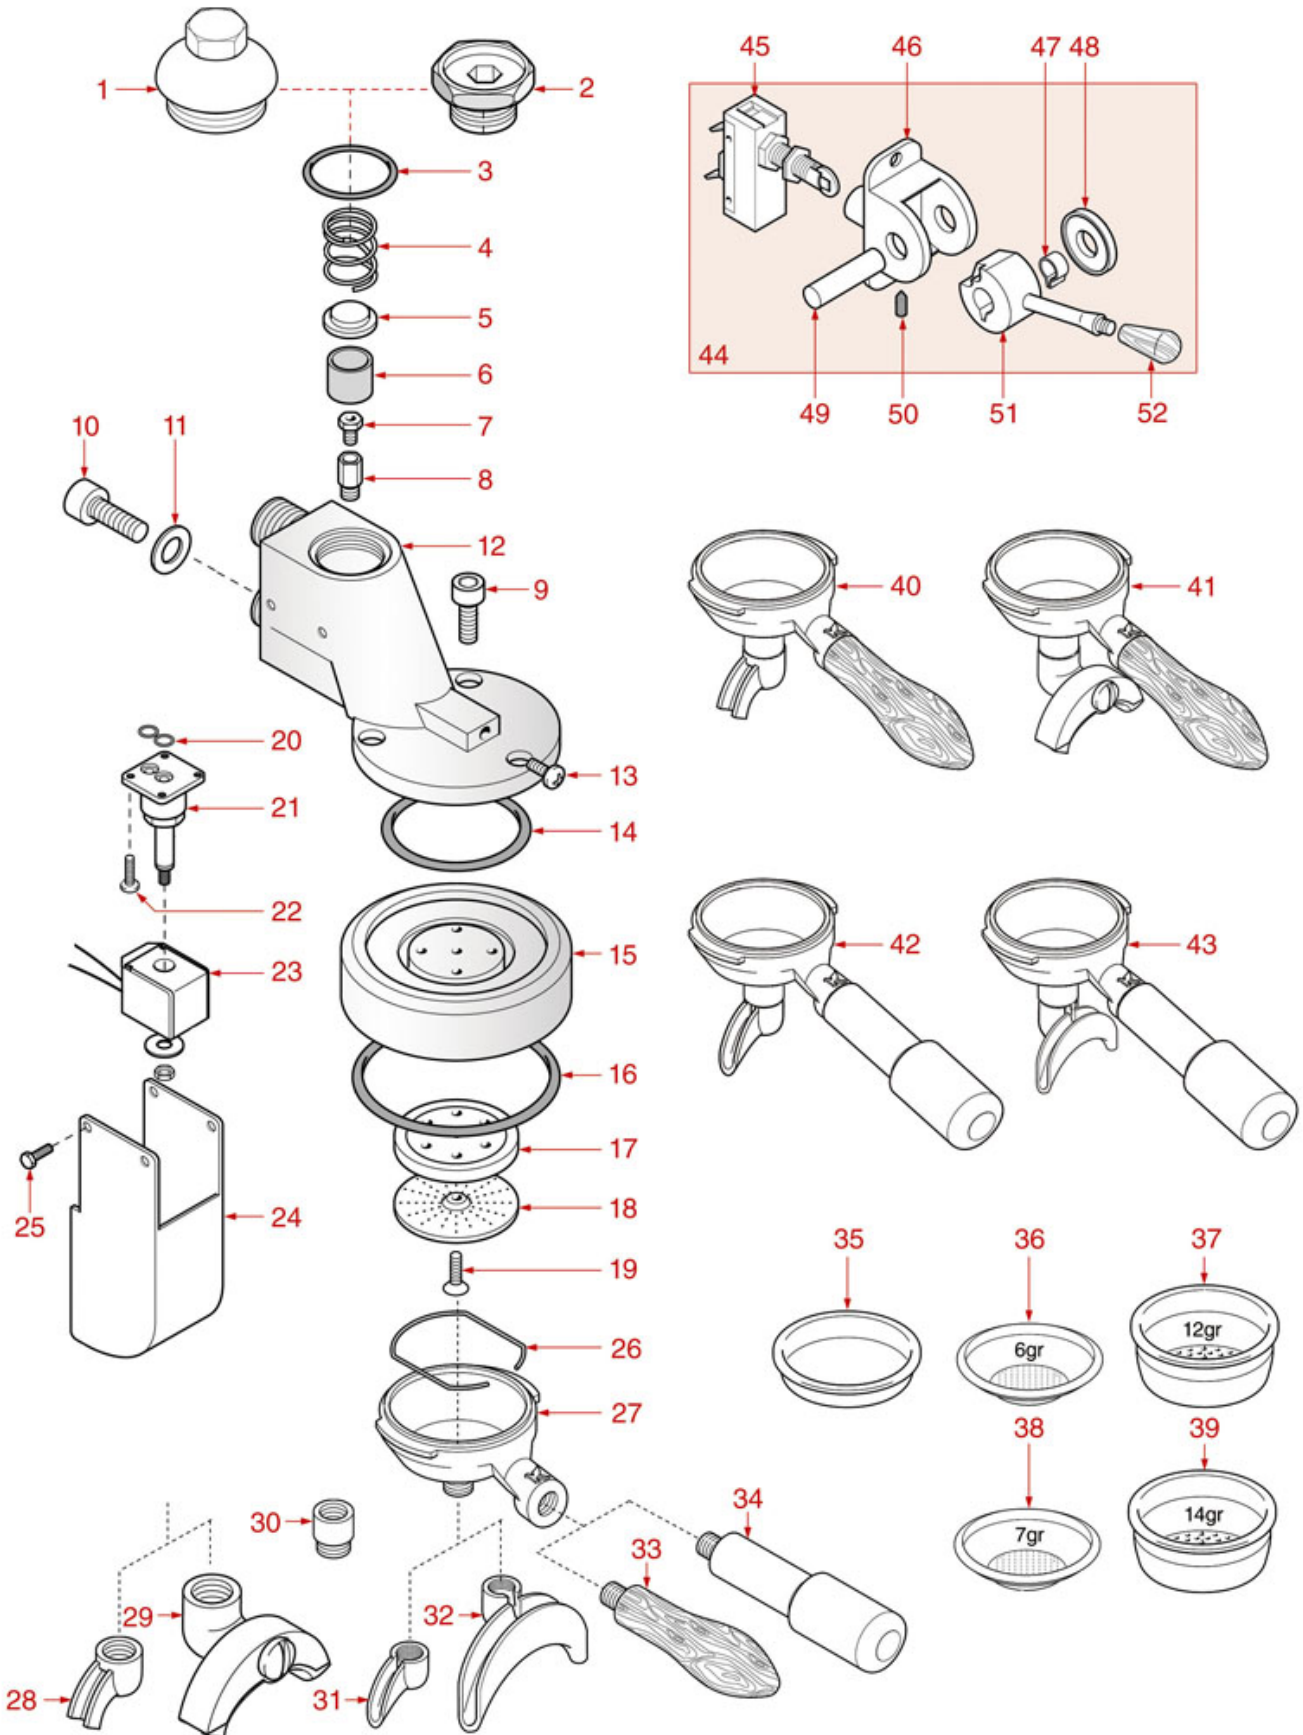

BREW GROUP MODERN-CLASSIC-KAPPA

MODERN-SIXTIES-CLASSIC-KAPPA

EK0501

Positions without LF code no.: upon request

ELEKTRA

Position	LF code no.	Description
1	1439029	CAP ø 30 mm FOR BREW GROUP
2	1439030	CAP FOR BREW GROUP
3	1186930	O-RING 03125 GREEN VITON
4	1250050	FILTER LOCKING SPRING ø 20x19 mm
5	1160020	BUSHING FOR FILTER
6	1160021	WATER FILTER ø 18x20 mm
7	1500200	NOZZLE M5x1 HOLE ø 0,9 mm
8	1500201	JET HOLDER FOR JET M5
9	1184012	S/STEEL SCREW T.C.C.E.I. M5x10 UNI 5931
11	1186043	ZINC-PLATED FLAT WASHER 16x8,5x1,6
14	1186931	GASKET O-RING 0152 GREEN VITON
15	1086530	FILTER HOLDER COUPLING
16	1186943	FILTER HOLDER GASKET ø 65x54x5.7 mm
17	1086002	SHOWER HOLDER DIFFUSER
18	1081006	SHOWER SCREEN ø 51.5 mm
18	1081007	SHOWER ø 51.5 mm
19	1528023	S/STEEL CROSS SCREW M5x16 mm UNI 7688
20	1186611	O-RING 02025 RED SILICONE
20	1186612	O-RING 02025 VITON
21	1120339	3-WAY MECHANICAL COMPONENT PARKER
22	1455034	S/S SCREW T.C.C.E.I M4x10 UNI 5931
23	1120361	COIL PARKER YB09 220/230V 9W 50/60Hz
26	1250101	FILTER BLOCKING SPRING ø 1,00 mm INOX
27	1165070	FILTER HOLDER ELEKTRA
28	1022550	SINGLE SPOUT ø 3/8"
29	1022522	ADJUSTABLE LONG DOUBLE SPOUT ø 3/8"
29	1022523	ADJUSTABLE SHORT DOUBLE SPOUT ø 3/8"
30	1241134	CHROME-PLATED SPOUT EXTENSION ø 3/8"
33	1241133	FILTER HOLDER HANDLE M12
34	1241501	FILTER HOLDER HANDLE M12
35	1160339	BLIND FILTER
36	1160251	1 CUP FILTER 6 g
37	1160252	2-CUP FILTER 12 GRAMS
38	1160335	1 CUP FILTER 7 g
39	1160337	2-CUP FILTER 14 GRAMS
40	1165071	1 CUP FILTER HOLDER ASSEMBLY ELEKTRA
41	1165072	2 CUPS FILTER HOLDER ASSEMBLY ELEKTRA
42	1165073	1 CUP FILTER HOLDER ASSEMBLY ELEKTRA
43	1165074	2 CUPS FILTER HOLDER ASSEMBLY ELEKTRA
44	1192020	MICRO CONTROL LEVER
45	1240039	MICROSWITCH 16A 250V
47	1250051	CLUTCH SPRING
52	1241132	BREWING GROUP HANDLE