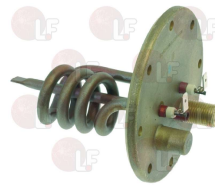

Suitable for:

ELEKTRA

1755014 HEATING ELEMENT 800W 230V
immersed length 45 mm - 2 poles
ø 50 mm - connections ø 1/4"

ELEKTRA 01192035

Suitable for:

1755015 HEATING ELEMENT 800W 230V
immersed length 90 mm - 2 poles
with bulb sheath - flange ø 95 mm
for Coffee machine (ELEKTRA) MICROCASA