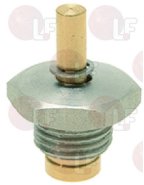

BOILER ASSEMBLY

EK06

ELEKTRA

Position	LF code no.	Description
2	1523534	BOILER VALVE \varnothing 1/4"M
2	1523537	BOILER VALVE \varnothing 1/4"M
3	1341010	LEVEL PROBE \varnothing 3/8"M-131 mm
4	1523121	BOILER VALVE \varnothing 3/8" - 1,5 bar CE/PED
5	1527320	WATER COLLECTION TANK
6	1186939	ROUND COPPER GASKET \varnothing 21x17x2 mm
8	1439030	CAP FOR BREW GROUP
9	1186769	ROUND COPPER GASKET \varnothing 18.7x13x2.5 mm
11	1186941	O-RING 04525 EPDM
13	1186942	FLAT CARBO GASKET \varnothing 55x42x2 mm
14	1186043	ZINC-PLATED FLAT WASHER 16x8,5x1,6
18	1349112	FITTING \varnothing 1/4"M-3/8"M
21	1755260	HEATING ELEMENT 5500W 240/415V
21	1755261	HEATING ELEMENT 3500W 230/400V
22	1755013	HEATING-ELEMENT COVER
25	1186932	O-RING 06237 EPDM
26	1520150	LEVEL GLASS \varnothing 73x8 mm

Suitable for:

Suitable for:

Boiler safety valves

1523534 BOILER VALVE \varnothing 1/4" M

stainless steel - new model
 internal teflon coating - or viton
 for Coffee machine (ASTORIA CMA) ARGENTA - DIVINA
 for Coffee machine (AZKOYEN) AZ04 - BRAVO - VIENNA
 for Coffee machine (BEZZERA) ELLISSE
 for Coffee machine (CARIMALI) ECO - UNO
 for Coffee machine (CONTI) CLUB - TWIN STAR2
 XEOS2
 for Coffee machine (ESSIKA) SK2 - SSK2
 for Coffee machine (FAEMA) DUEA - ELITE - EXPRESS
 E61 - E64 - E66 - E91 - E92 - P4 - P6
 for Coffee machine (NUOVA SIMONELLI) MACCUP
 OPTIMA
 for Coffee machine (PAVONI) BAR - BART - PUB
 for Coffee machine (SAN MARCO) NS85

ELEKTRA 00200034

1523537 BOILER VALVE \varnothing 1/4" M

stainless steel - old model
 or viton

ELEKTRA 00200034

1523121 BOILER VALVE \varnothing 3/8" - 1,5 bar CE/PED

calibration pressure 1,5 bar
 steam drain flow rate 77 Kg/h
 viton teflon seal
 operating range -20/+200°C
 certified valve CE/PED