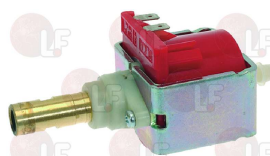

1122735 VIBRATORY PUMP EX5 48W 230V 50Hz

fittings $\varnothing$ 1/8" - $\varnothing$ 6 mm
pressure max 15 bar
water temperature max 20°C
integrated diode (1N 4007P)
lead connector 6.3x0.8 mm
for Coffee machine (EXPOBAR) EXPRESSO
MINICOMPACT - MONROC - OFFICE
for Coffee machine (VIBIEMME) DOMOBAR
DOMOBARJUNIOR - DOMOBARSUPER