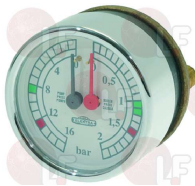

ELEKTRA 00143035

1245006 BOILER-PUMP PRESSURE GAUGE ø 60 mm
double scale 0÷2/0÷16 bar - connections ø 1/8" M
rim ø 60 mm - body ø 60 mm