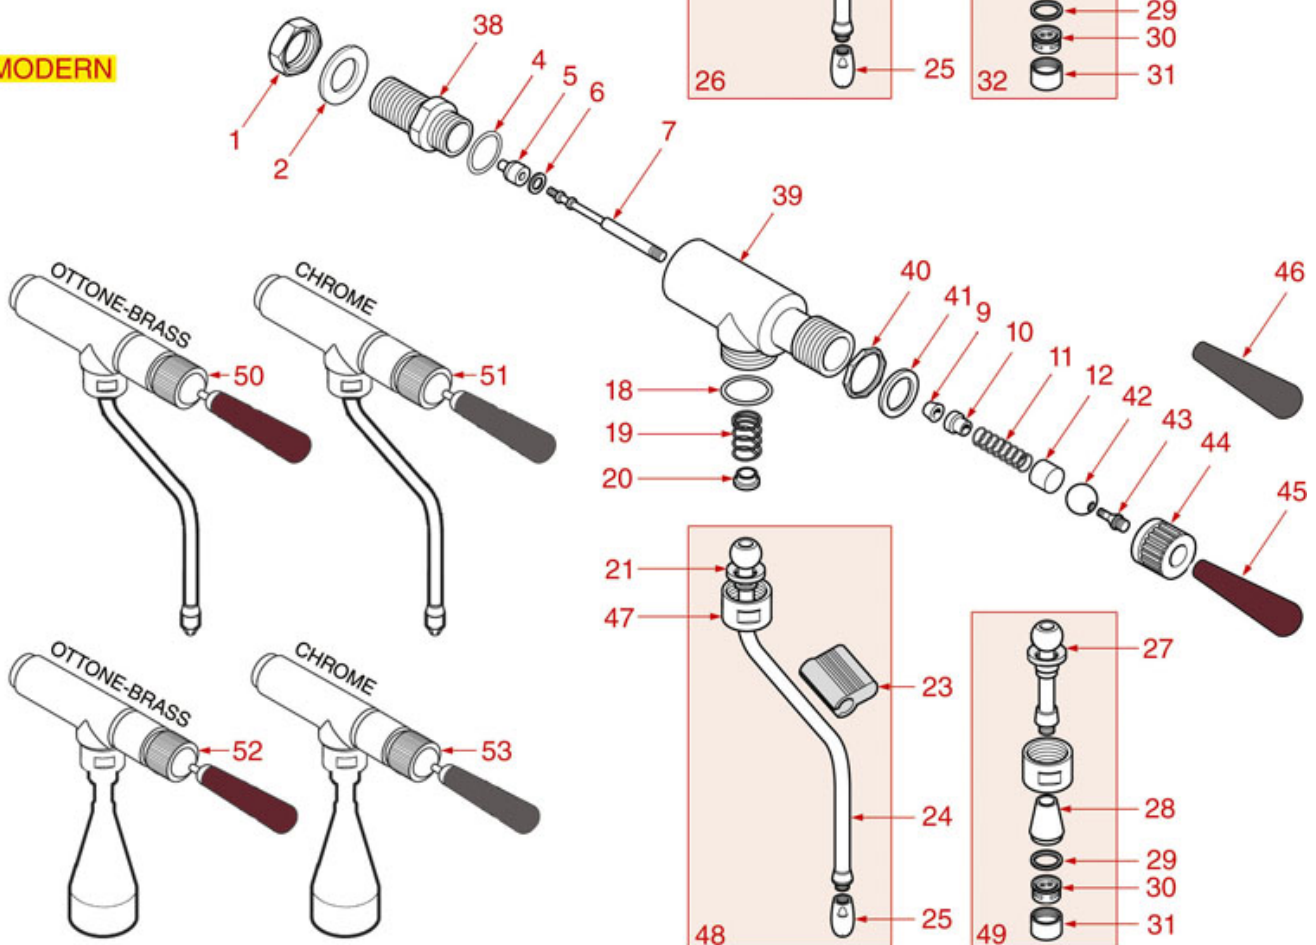

BOILER ASSEMBLY

EK06

ELEKTRA

Position	LF code no.	Description
2	1523534	BOILER VALVE \varnothing 1/4"M
2	1523537	BOILER VALVE \varnothing 1/4"M
3	1341010	LEVEL PROBE \varnothing 3/8"M-131 mm
4	1523121	BOILER VALVE \varnothing 3/8" - 1,5 bar CE/PED
5	1527320	WATER COLLECTION TANK
6	1186939	ROUND COPPER GASKET \varnothing 21x17x2 mm
8	1439030	CAP FOR BREW GROUP
9	1186769	ROUND COPPER GASKET \varnothing 18.7x13x2.5 mm
11	1186941	O-RING 04525 EPDM
13	1186942	FLAT CARBO GASKET \varnothing 55x42x2 mm
14	1186043	ZINC-PLATED FLAT WASHER 16x8,5x1,6
18	1349112	FITTING \varnothing 1/4"M-3/8"M
21	1755260	HEATING ELEMENT 5500W 240/415V
21	1755261	HEATING ELEMENT 3500W 230/400V
22	1755013	HEATING-ELEMENT COVER
25	1186932	O-RING 06237 EPDM
26	1520150	LEVEL GLASS \varnothing 73x8 mm

WATER-STEAM TAP CLASSIC/MODERN

CLASSIC

MODERN

EK1001

ELEKTRA

Position	LF code no.	Description
1	1348036	NUT \varnothing 3/8" WRENCH 21x6mm
4	1186933	O-RING 02075 GREEN VITON
5	1186934	GASKET HOLDER FOR TAP
6	1186935	FLAT EPDM GASKET \varnothing 13x4x4 mm
7	1348132	TIE ROD FOR WATER/STEAM TAP
9	1186936	CONICAL TEFLON SEAL \varnothing 12x5x5 mm
10	1250054	SPRING GUIDE
11	1250052	INTERNAL SPRING \varnothing 12.2x35 mm
12	1250053	TIE ROD HEAD
15	1241135	WATER/STEAM TAP KNOB
17	1528041	POLISHED SCREW TC M4x8
18	1186373	O-RING 02081 RED SILICONE
19	1250019	SPRING \varnothing 12x16.5 mm
20	1186670	STEAM PIPE BUSHING \varnothing 12x5 mm
21	1186388	CONICAL TEFLON SEAL \varnothing 19x11x3 mm
23	1186937	BURN PREVENTING HANDGRIP
26	1449220	STEAM PIPE COMPLETE
29	1186938	FLAT VITON GASKET \varnothing 20.5x15x2 mm
30	1449317	WATER PIPE NOZZLE
32	1449221	COMPLETE WATER PIPE
34	1348130	CHROME STEAM TAP ASSEMBLY
36	1348131	CHROME WATER TAP ASSEMBLY
42	1323005	ARTICULATION BALL \varnothing 16 mm
43	1324063	TAP PIN INOX M8/M5
44	1349026	CHROME PLATED LEVER RING NUT
45	1241020	WATER/STEAM TAP KNOB