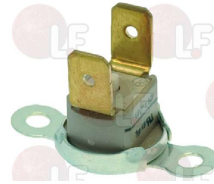

ELEKTRA 00277035

ELEKTRA 03329035

**1444001 CONTACT THERMOSTAT 140°C 16A 250V
with manual reset**