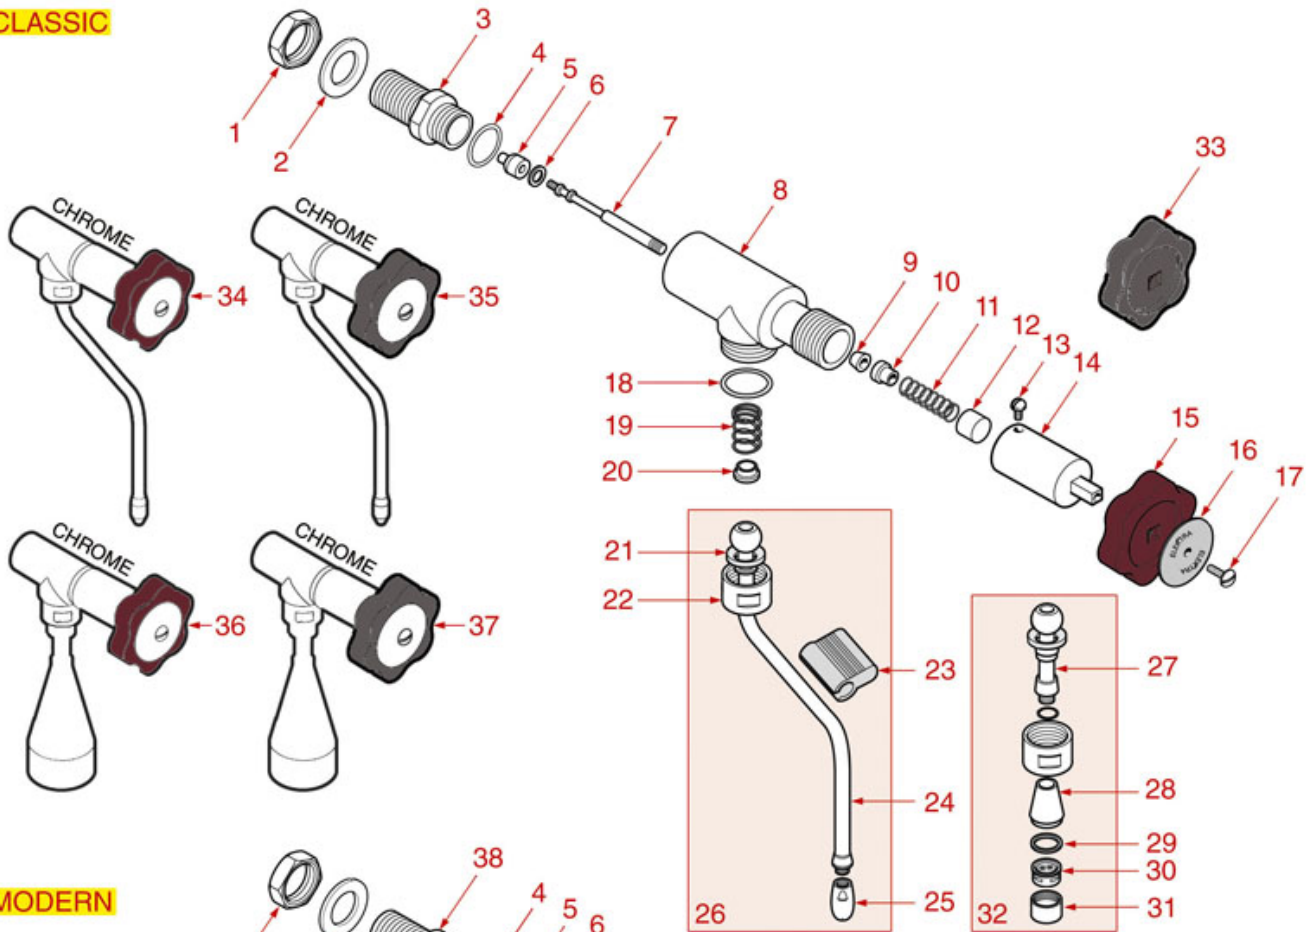

WATER-STEAM TAP CLASSIC/MODERN

CLASSIC